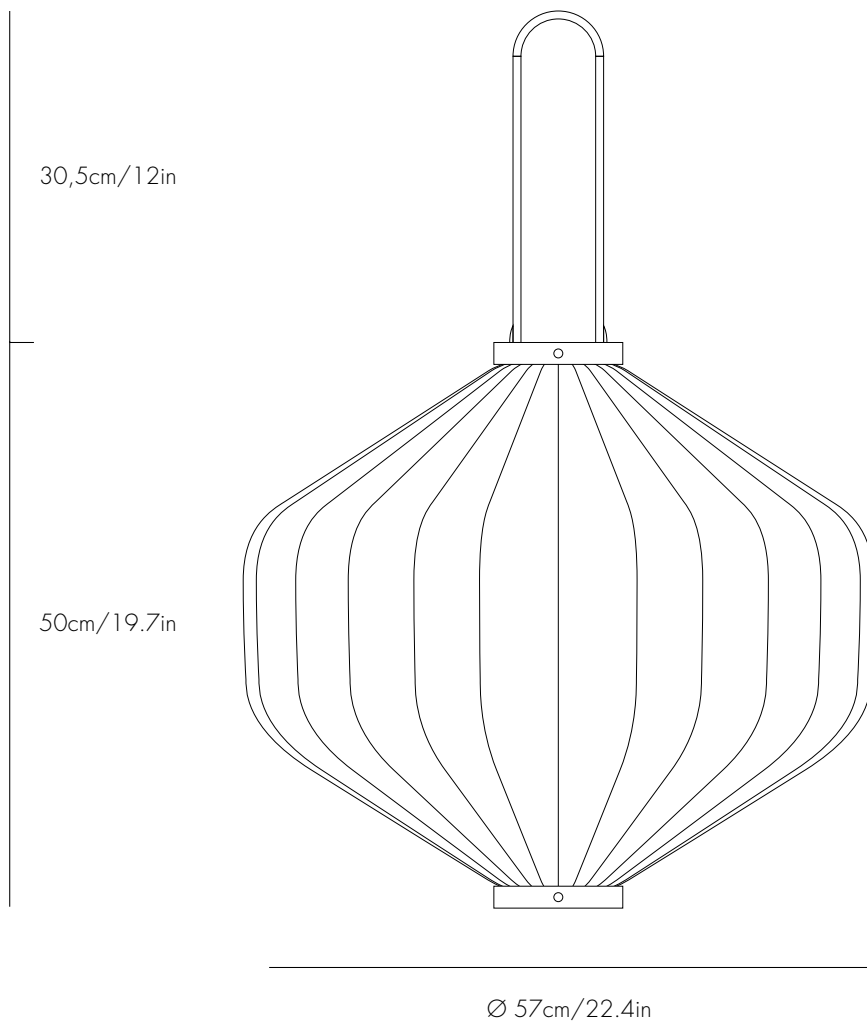

TAIWAN-LANTERN

Datasheet

Tu, Tuolo shape / HU01T

Large pendant

Wu Xing 五行

This brown color is inspired by Wu Xing 五行. Brown presents Tu 土, earth, which signifies neutrality and good luck. The lantern is hand painted and finished with a layer of Tung oil which gives the lantern a smooth satin finish.

Dedication

Six artisans spent 73 hours working on this lantern, which is made from 90% natural materials.

Reference

HU01T

Dimensions

Shade diameter: 57cm/22.4in

Shade height: 50cm/19.7in

Total height: 80,5cm/31.7in

Material

Walnut & bamboo frame

Hand-colored fabrics

Metal pipes

Porcelain ceiling cap

Lighting source

Socket: E-27

Max wattage: 40 W

Cord length

200cm/78.7in

Weight

1,41 kg

Certifications

CE-Certified

Note

The lanterns are handcrafted and may slightly vary in shape, hue and character