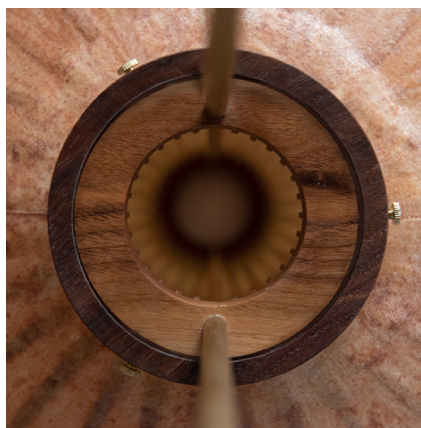

Cleaning

Using a gentle sweeping motion, wipe the lanterns with a microfibre cloth in sections, or alternatively brush it vertically from top to bottom with a soft clothes brush. Do not use chemical cleaning products on your lanterns.