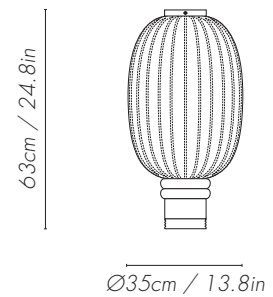

Dimensions

Care and cleaning

To clean the lanterns, gently dust top to bottom with a soft duster. Avoid chemical cleaners.