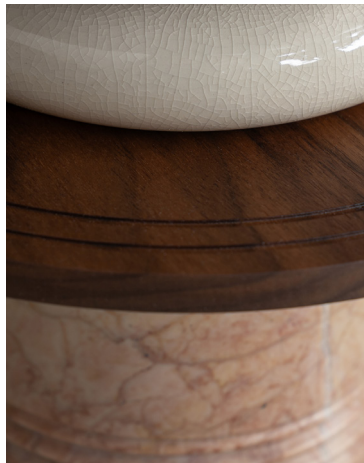

Dimensions

Care and cleaning

To clean the lanterns, gently dust top to bottom with a soft duster. Avoid chemical cleaners.