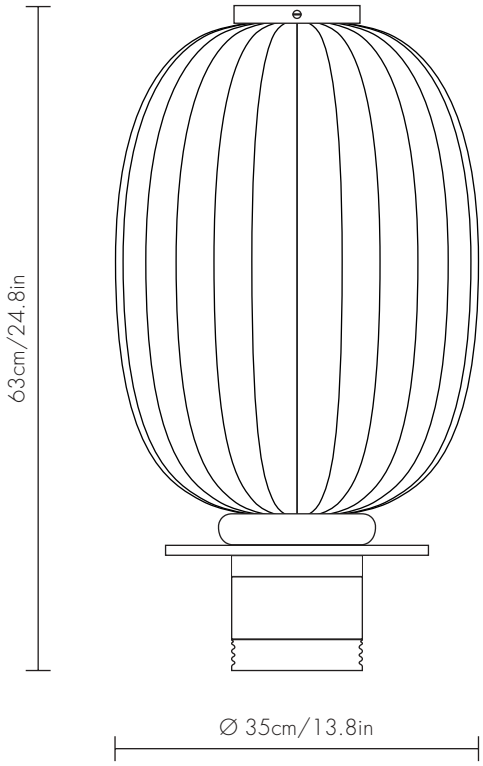

Cord length

200cm/78.7in

Lighting source

Socket: E-27
Max wattage: 40 W

Lotus Charm

Dimensions

Ø 35cm/13.8in, H 63cm/24.8in

TAIWAN-LANTERN