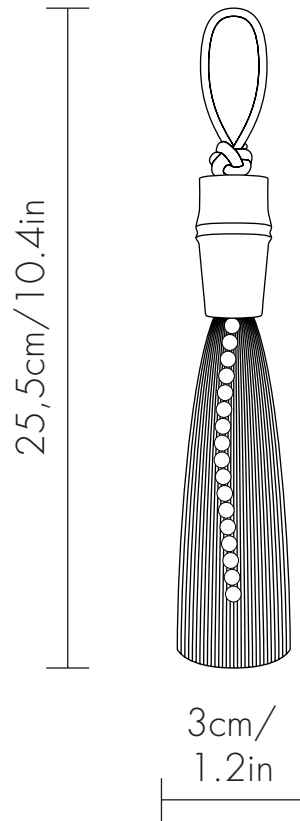

TAIWAN-LANTERN

Tear Sheet

Performer / TLB01

Tassel Ornaments

Performer

A handwoven leather knot elegantly connects the slender, darkened Taiwanese moso bamboo node, grounding the composition with strength and fluidity. Three small stone beads dance upon the cascading brown tassel, like performers moving in harmony within a flowing curtain of motion—graceful, rhythmic, and alive with energy.

Reference

TLBO 1

Materials

Leather, Bamboo, Stone beads,
Rayon

Care and cleaning

To keep your tassel in the best condition, inspect it upon arrival for bends or irregularities. Lightly mist with water if needed, then hang in a ventilated area to fully extend. Once dry, the fibers will regain their smooth drape. Avoid folding or pressing to prevent deformation, and store by hanging or laying flat. To remove dust, use a soft brush or low-speed hairdryer. These steps will keep your tassel elegant and well-maintained.

Performer

Dimensions

3cm/1.2in, H 25,5cm/10.4in

TAIWAN-LANTERN

Taiwan-Lantern VOF
Esplanade de Meer 155
1098 WJ Amsterdam
The Netherlands

info@taiwan-lantern.com

+31 6 467 631 28

www.taiwan-lantern.com